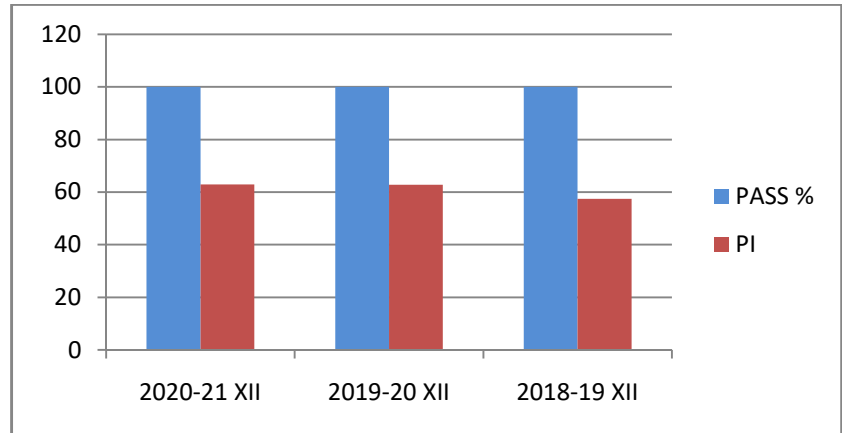

KENDRIYA VIDYALAYA AFS SALUA

RESULT ANALYSIS CLASS XII

| CLASS | YEAR | PASS % | PI |
|-------|---------|--------|-------|
| XII | 2018-19 | 100 | 57.43 |
| XII | 2019-20 | 100 | 62.76 |
| XII | 2020-21 | 100 | 62.89 |

RESULT ANALYSIS CLASS X

| CLASS | YEAR | PASS% | PI |
|-------|---------|-------|-------|
| X | 2018-19 | 100 | 61.6 |
| X | 2019-20 | 100 | 65.72 |
| X | 2020-21 | 100 | 60.24 |